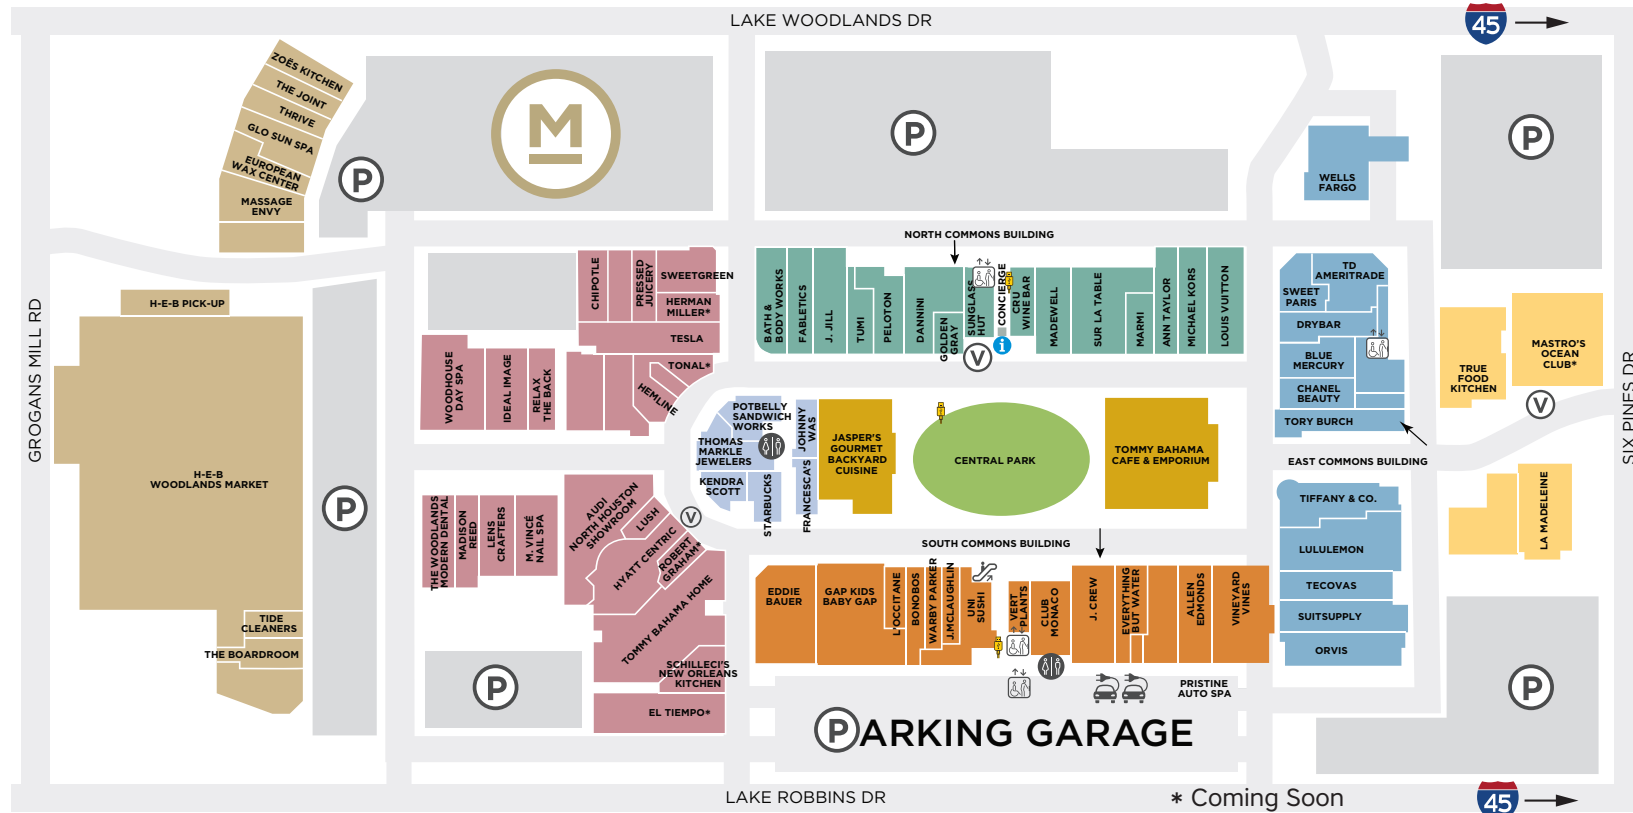

GIFT & HOME

- Dannini 281-653-8969
- Herman Millercoming soon
- Relax The Back 281-298-5000
- Sur La Table..... 281-298-7320
- Tommy Bahama Home 346-372-8690
- Vert Plants 935-524-1450

MEN'S FASHION

- Bonobos 281-292-6999
- Club Monaco 281-292-6748
- Eddie Bauer 281-298-0657
- Faherty..... coming soon
- J.Crew 281-419-7492
- Orvis..... 281-203-6150
- Robert Graham coming soon
- Suitsupply..... 713-322-9292
- Tommy Bahama Emporium 281-292-6878
- Vineyard Vines 832-592-7093

SPORTS APPAREL & EQUIPMENT

- Eddie Bauer 281-298-0657
- Fabletics 281-990-3168
- lululemon athletica..... 281-298-0673
- Orvis..... 281-203-6150
- Peloton 281-393-4199
- Tonal coming soon

CHILDREN'S

- Baby Gap/Gap Kids..... 281-203-5194

USB phone charging stations throughout the property.

HEALTH & BEAUTY

- Bath & Body Works 281-419-0187
- Blue Mercury 346-220-5277
- Carrie Muzny, DDS & Assoc. L2 281-298-2205
- Cosmetic & Family Dentistry
- Chanel Beauty 346-443-49323
- Drybar 281-971-3031
- European Wax Center 281-466-4667
- Glo Sun Spa 281-292-1300
- Ideal Image..... 281-475-2292
- LensCrafters 281-298-3744
- L'OCCITANE 281-298-2280
- Lush 281-465-4603
- Madison Reed 281-346-9342
- Massage Envy..... 281-466-4645
- M. Vincé Nail Spa..... 281-419-1404
- Relax The Back 281-298-5000
- The Boardroom Salon for Men 281-298-3666
- The Joint Chiropractic..... 281-465-8555
- The Woodlands Modern Dental 281-298-2433
- Thrive Drip Spa 281-343-DRIP
- Woodhouse Day Spa..... 832-920-5371

L2 Second Floor L3 Third Floor

Sanitation stations can be found in the common areas.

shopatmarketstreet.com